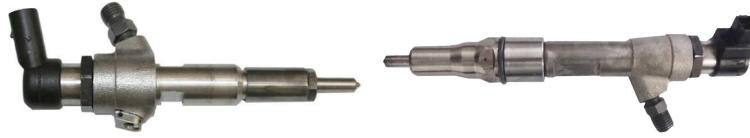

CONTINENTAL VDO INJECTORS

COD.	ITEM	DESCRIPTION	COD.	ITEM	DESCRIPTION
DX79311		VDO Continental Eragon Activation	DX74783		6.4 Ford Continental Injectors Back Leakage Adaptor (2 Pcs.) <i>U.S. Market Only</i>
DX74401		VDO Continental Piezo Adaptor Cable (4 Pcs.)	DX74981		DX74981 Adaptor Øint. 17 (Included in DX73282) (4 Pcs.)
DX73661		6.4 Ford Continental Adaptor Cable (4 Pcs.)	DX74999		6.4 Ford Continental Injectors Adaptor (4 Pcs.)
DX78262		VDO Continental Piezo Injectors Back Leakage Pipe (4 Pcs.)	DX74650		High Pressure Pipe 12x14 (4 Pcs.)
DX78244		Injectors Back Leakage Pipe Quick-fit (4 Pcs.)	DX74657		2.5 CRI BOSCH High Pressure Pipe 14x14 (4 Pcs.)
DX78266		DELPHI Injectors Back Leakage Pipe (4 Pcs.)	DX78289		CR Injectors Back Leakage Pipe (4 Pcs.)