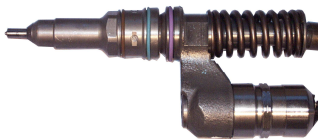

IVECO CURSOR – STRALIS 10-13

COD.	ITEM	DESCRIPTION	COD.	ITEM	DESCRIPTION
DX79342		HEAVY DUTY LICENCE	DX73336		Injector Fixing fork
DX73302		PDE100 Adaptor	DX73658		Connection cable
DX73399		Backpressure valve with temperature sensor Ø 2.0