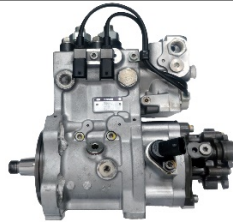

BOSCH CP2 PUMPS

NEEDED
Oil Pump
EDX763

COD.	ITEM	DESCRIPTION	COD.	ITEM	DESCRIPTION
DX79331		Phased Pumps Heavy Duty ACTIVATION	DX75140		Fixing flange for pumps with oil lubrication
DX74235		CP2 Pump kit connection	DX80992		Semiflexible high pressure pipe connecting Rail to Pump: cm 70 14-14 90° (2 Pcs)
DX73637		EV shut off cable (2 Pcs)	EDX298-R2		Supply Kit (only for EDX711F test bench)
DX74333		Phased Sensor Cable	EDX299-R1		Supply Kit (only for EDX611D test bench)
DX75074-017		Coupling Ø 30 mm