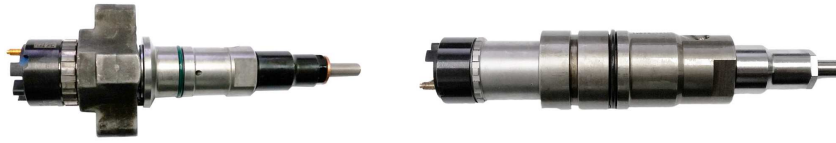

CUMMINS XPI INJECTORS

COD.	ITEM	DESCRIPTION	COD.	ITEM	DESCRIPTION
DX79305		Cummins XPI Eragon Activation	DX74981 DX74983		DX74981 Adaptor Øint. 17 (Included in DX73282) (4 Pcs.) + DX74983 Adaptor Øint. 21 (Included in DX73282) (4 Pcs.)
DX74435		Cummins XPI Adaptor Cable (4 Pcs.)	DX74657		2.5 CRI BOSCH High Pressure Pipe 14x14 (4 Pcs.)
DX74790		Connection IN (4 Pcs.)	DX78264		Back Leakage Pipe Valve (4 Pcs.)
DX74761		Cummins Adaptor Ø 26 (2 Pcs.) (DX74790 needed)	DX78289		Back Leakage Pipe (4 Pcs.)
DX74764		Cummins Adaptor (2 Pcs.) (DX74790 needed)