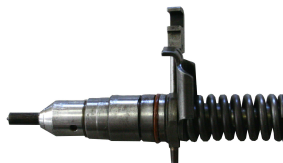

CATERPILLAR S.3114-3116

COD.	ITEM	DESCRIPTION	COD.	ITEM	DESCRIPTION
DX75292		Adaptor	DX75295		Adjusting screw
DX73399		Backpressure valve with temperature sensor $\varnothing$ 2.0