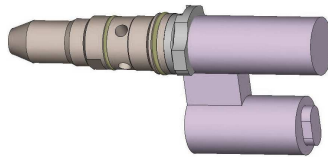

CATERPILLAR C3500

COD.	ITEM	DESCRIPTION
DX79343		CATERPILLAR LICENCE
DX75810		Adaptor
DX75812		Injector Fixing fork

COD.	ITEM	DESCRIPTION
DX73628		Connection cable
DX75295		Adjusting screw
DX73399		Backpressure valve with temperature sensor Ø 2.0