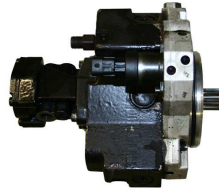

BOSCH CP3.4 PUMPS

NEEDED
Oil Pump
EDX763

COD.	ITEM	DESCRIPTION	COD.	ITEM	DESCRIPTION
DX79330		Pump Pressure Control Eragon Activation	DX75141-R1		Fixing flange for CP3.4 pumps without oil lubrication
DX75140		Fixing flange for CP3.4 pumps with oil lubrication	DX75145		Pumps CP3.4 Coupling 0445 020 023 / 061