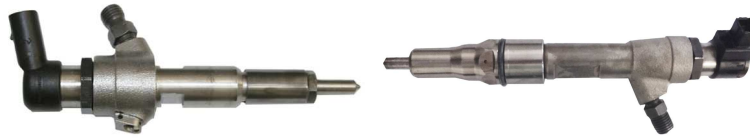

CONTINENTAL VDO INJECTORS

COD.	ITEM	DESCRIPTION	COD.	ITEM	DESCRIPTION
DX79311		VDO Continental Eragon Activation	DX74783		6.4 Ford Continental Injectors Back Leakage Adaptor (2 Pcs.) <i>U.S. Market Only</i>
DX74401		VDO Continental Piezo Adaptor Cable (4 Pcs.)	DX74981		DX74981 Adaptor Øint. 17 (Included in DX73282) (4 Pcs.)
DX73661		6.4 Ford Continental Adaptor Cable (4 Pcs.)	DX74999		6.4 Ford Continental Injectors Adaptor (4 Pcs.)
DX78262		VDO Continental Piezo Injectors Back Leakage Pipe (4 Pcs.)	DX74650		High Pressure Pipe 12x14 (4 Pcs.)
DX78244		Injectors Back Leakage Pipe Quick--fit (4 Pcs.)	DX74657		2.5 CRI BOSCH High Pressure Pipe 14x14 (4 Pcs.)
DX78266		DELPHI Injectors Back Leakage Pipe (4 Pcs.)	DX78289		CR Injectors Back Leakage Pipe (4 Pcs.)