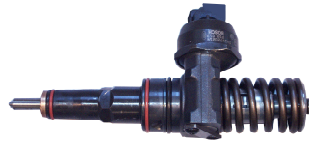

VOLKSWAGEN – AUDI – SEAT – SKODA

COD.	ITEM	DESCRIPTION
DX79340		PASSENGER CAR LICENCE
DX73307		VW group adaptor
DX73308		VW group Fixing fork
DX73396		Backpressure valve with temperature sensor $\varnothing$ 0.4

COD.	ITEM	DESCRIPTION
DX73651		VW group connection cable
DX73655		VW group connection cable
DX73314		VW group 04147204XX Injector adaptor