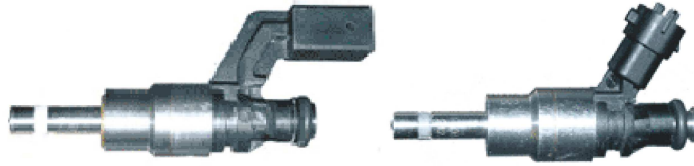

HIGH PRESSURE ERAGON GASOLINE INJECTORS TESTING EQUIPMENT

THIS EQUIPMENT IS SUITABLE TO ISO NORM, EFFICIENT TEST BENCHES (ERAGON NEEDED)

Made by DITEX TECHNOLOGIES S.R.L.

Copyrights reserved. This brochure can be neither partly nor totally copied, without the official written authorization of DITEX TECHNOLOGIES S.R.L.
DITEX TECHNOLOGIES S.R.L. with holds the right to apply eventual modifications to the text of this document, without any previous advise.

DX74992 GASOLINE INJECTORS BASIC KIT

COD.	ITEM	DESCRIPTION	COD.	ITEM	DESCRIPTION
DX79365		<i>Gasoline Injectors Eragon Activation</i>	DX74992-300		<i>Wiring</i>
DX74992-100		<i>Injector Support (4 Pcs.)</i>	DX74992-100-004		<i>Safety Valve</i>
DX74992-200		<i>Nozzle Seat Bushing With O-ring (4 Pcs.)</i>	DX74992-100-005		<i>Plug (4 Pcs.)</i>

BOSCH SOLENOID HDEV-1-0 / HDEV-1-1

COD.	ITEM	DESCRIPTION	COD.	ITEM	DESCRIPTION
DX79325		Gasoline Coil Eragon Activation	DX74993-100		Support (4 Pcs.)
DX73637		Adapter Cable (4 Pcs.)	DX74993-100-005		Cone Feeding Connection (4 Pcs.) (INCLUDED IN DX74993-100)
DX74401		Adaptor Cable (4 Pcs.)	DX74993-100-007		Connection Ø 13 (4 Pcs.)
DX823562/2CR		High Pressure Flexible Pipe Ø 12x14 (4 Pcs.)	DX74994-100-R1		Adaptor (4 Pcs.)

BOSCH SOLENOID HDEV-5-1 / HDEV-5-2

COD.	ITEM	DESCRIPTION
DX79325		Gasoline Coil Eragon Activation
DX73636		Gasoline Injector Adaptor Cable (4 Pcs.)
DX73637		Adaptor Cable (4 Pcs.)
DX823562/2CR		High Pressure Flexible Pipe Ø 12x14 (4 Pcs.)
DX74994-500		Adaptor (4 Pcs.)