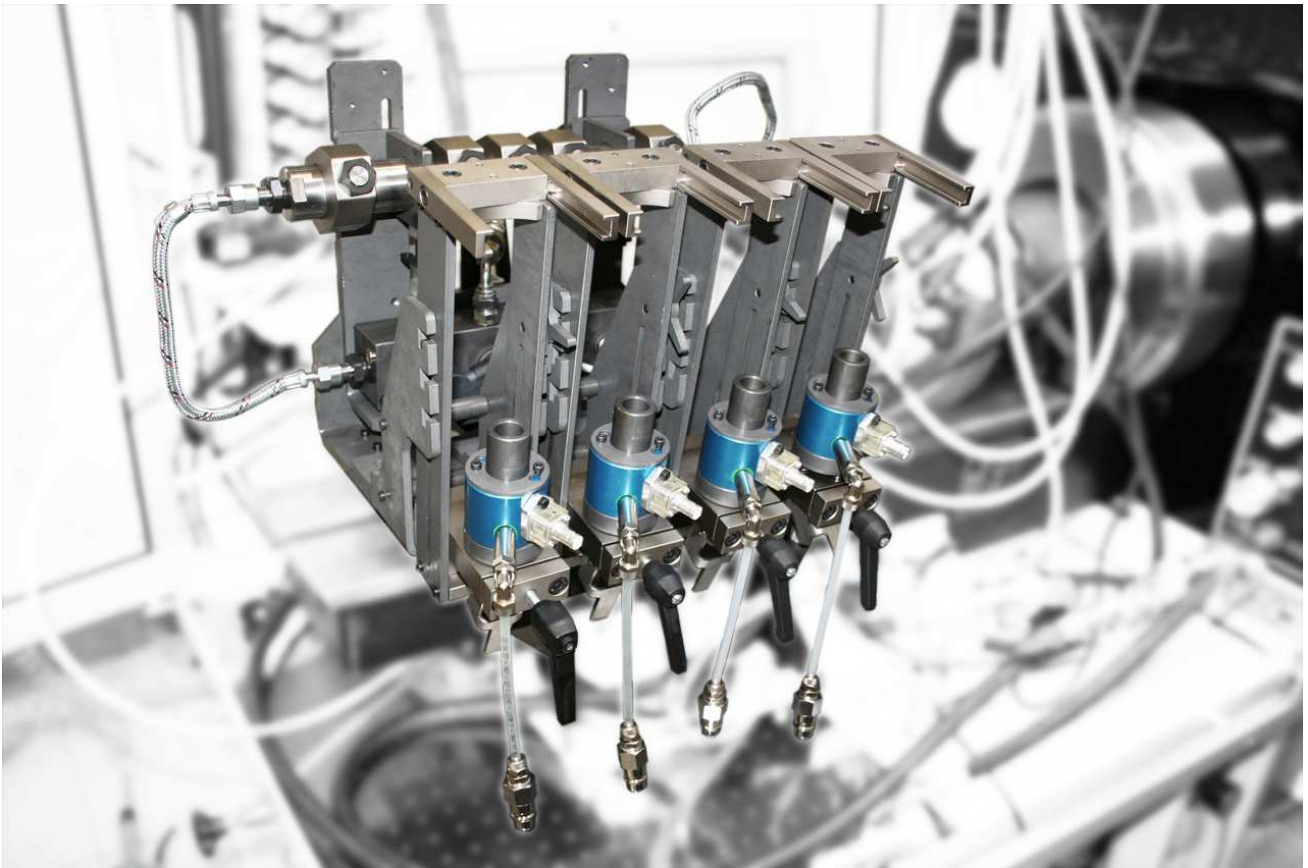

INDISPENSABILE DX73282 RAIL (NON COMPRESO NEL KIT)

SWITCH BRIDGE (NOT INCLUDED IN THE KIT) *NEEDED*

COD.	ITEM	DESCRIPTION
DX74988		INSTALLATION ON OTHER BREND BENCH Manual Switch Bridge
DX74989		INSTALLATION ON DITEX TEST BENCH Automatic Switch Bridge