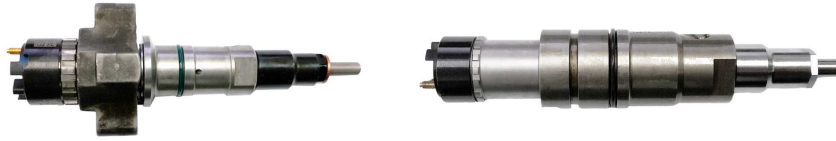

CUMMINS XPI INJECTORS

COD.	ITEM	DESCRIPTION	COD.	ITEM	DESCRIPTION
DX79305		Cummins XPI Eragon Activation	DX74981 DX74983		DX74981 Adaptor Øint. 17 (Included in DX73282) (4 Pcs.) + DX74983 Adaptor Øint. 21 (Included in DX73282) (4 Pcs.)
DX74435		Cummins XPI Adaptor Cable (4 Pcs.)	DX74657		2.5 CRI BOSCH High Pressure Pipe 14x14 (4 Pcs.)
DX78265		Injectors Back Leakage Pipe (WITHOUT VALVE) Totem (4 Pcs.) DX74988 - DX74989 ALTERNATIVE	DX78264		Back Leakage Pipe Valve (4 Pcs.)
DX74790		Connection IN (4 Pcs.)	DX78289		Back Leakage Pipe (4 Pcs.)
DX74761		Cummins Adaptor Ø 26 (2 Pcs.) (DX74790 needed)	DX74764		Cummins Adaptor (2 Pcs.) (DX74790 needed)