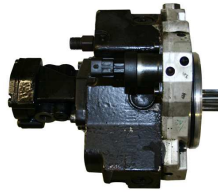

BOSCH CP3.4 PUMPS

COD.	ITEM	DESCRIPTION	COD.	ITEM	DESCRIPTION
DX79330		Pump Pressure Control Eragon Activation	DX75141-R1		Fixing flange for CP3.4 pumps without oil lubrication
EDX763		Oil Pump	DX75145		Pumps CP3.4 Coupling 0445 020 023 / 061
DX75140		Fixing flange for CP3.4 pumps with oil lubrication