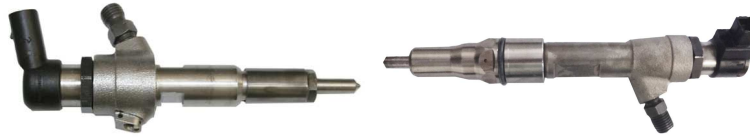

CONTINENTAL VDO INJECTORS

COD.	ITEM	DESCRIPTION	COD.	ITEM	DESCRIPTION
DX79311		VDO Continental Eragon Activation	DX74783		6.4 Ford Continental Injectors Back Leakage Adaptor (2 Pcs.) U.S. Market Only
DX74401		VDO Continental Piezo Adaptor Cable (4 Pcs.)	DX74981		DX74981 Adaptor Øint. 17 (Included in DX73282) (4 Pcs.)
DX73661		6.4 Ford Continental Adaptor Cable (4 Pcs.)	DX74999		6.4 Ford Continental Injectors Adaptor (4 Pcs.)
DX78262		VDO Continental Piezo Injectors Back Leakage Pipe (4 Pcs.)	DX74650		High Pressure Pipe 12x14 (4 Pcs.)
DX78265		Injectors Back Leakage Pipe (WITHOUT VALVE) Totem (4 Pcs.) DX74988 - DX74989 ALTERNATIVE	DX74657		2.5 CRI BOSCH High Pressure Pipe 14x14 (4 Pcs.)
DX78266		DELPHI Injectors Back Leakage Pipe (4 Pcs.)	DX78289		CR Injectors Back Leakage Pipe (4 Pcs.)
DX78244		Injectors Back Leakage Pipe Quick-fit (4 Pcs.)