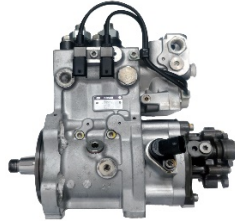

BOSCH CP2 PUMPS

COD.	ITEM	DESCRIPTION	COD.	ITEM	DESCRIPTION
DX79331		Phased Pumps Heavy Duty ACTIVATION	DX75074-017		Coupling Ø 30 mm
DX74235		CP2 Pump kit connection	DX75140		Fixing flange for pumps with oil lubrication
DX73637		EV shut off cable (2 Pcs)	DX80992		Semiflexible high pressure pipe connecting Rail to Pump: cm 70 14-14 90° (2 Pcs)
DX74333		Phased Sensor Cable	EDX298-R2		Supply Kit (only for EDX711F test bench)
EDX763		Oil Pump	EDX299-R1		Supply Kit (only for EDX611D test bench)